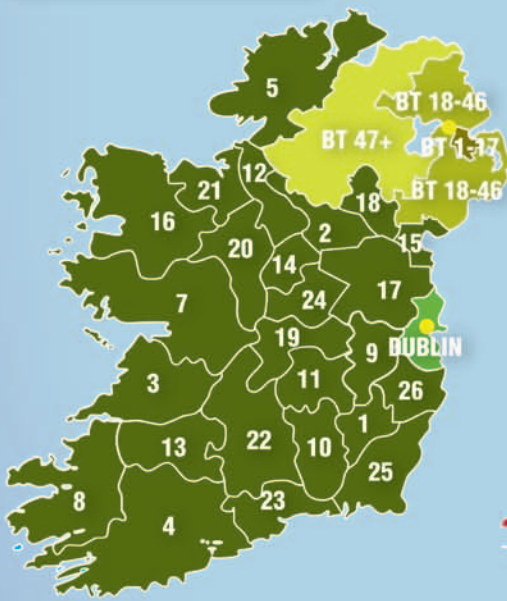

NATIONWIDE NEXT DAY DELIVERY

UK SERVICE AREA MAP

AREA KEY

- MAINLAND UK
- CENTRAL SCOTLAND
- SCOTTISH BORDERS
- SCOTTISH HIGHLANDS*
- SCOTTISH ISLANDS
- ISLE OF WIGHT/MAN

SERVICE AVAILABILITY

| | |
|-------|---|
| 09:00 | |
| 10:00 | |
| 12:00 | |
| 16:00 | |
| Sat | |
| XS | |

*IV, KW, AB & PA40 (Certain Postcode areas) - 2 day service

For alternate services please contact us.

AREA KEY

- BT 1-17
- BT 18-46
- BT 47+
- DUBLIN
- EIRE

SERVICE AVAILABILITY

| | |
|----------------|---|
| 09:00 by air | |
| 10:00 by air | |
| 12:00 by air | |
| 16:00 by air | |
| Sat by air | |
| 2 days by air | |
| 2 days by road | |
| 3 days by road | |