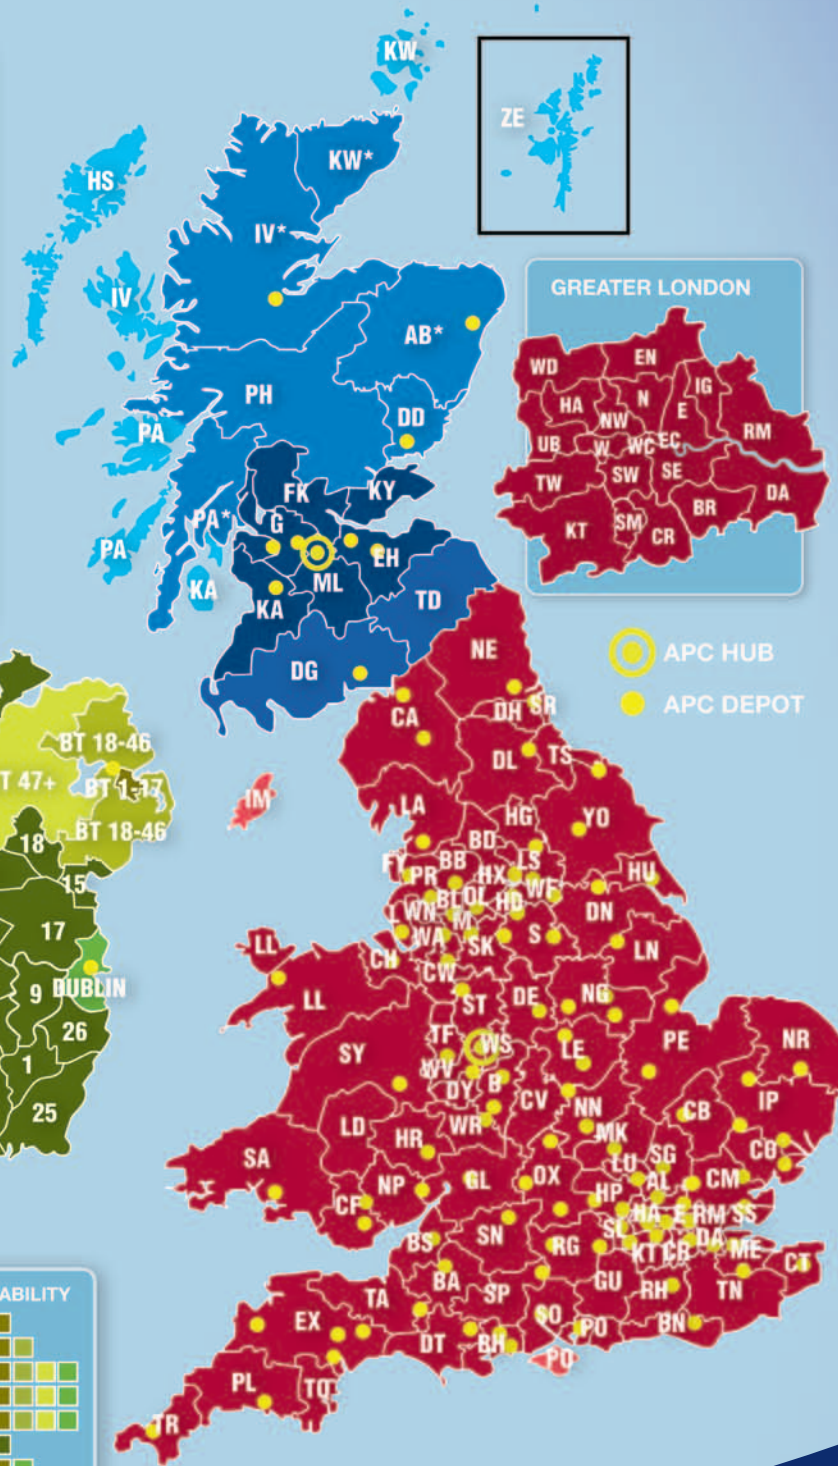

NATIONWIDE NEXT DAY DELIVERY

UK SERVICE AREA MAP

AREA KEY

- MAINLAND UK
- CENTRAL SCOTLAND
- SCOTTISH BORDERS
- SCOTTISH HIGHLANDS*
- SCOTTISH ISLANDS
- ISLE OF WIGHT/MAN

SERVICE AVAILABILITY

| | |
|-------|---|
| 09:00 | |
| 10:00 | |
| 12:00 | |
| 16:00 | |
| Sat | |
| XS | |

*IV, KW, AB & PA40 (Certain Postcode areas) - 2 day service

For alternate services please contact us.

AREA KEY

- BT 1-17
- BT 18-46
- BT 47+
- DUBLIN
- EIRE

SERVICE AVAILABILITY

| | |
|----------------|---|
| 09:00 by air | |
| 10:00 by air | |
| 12:00 by air | |
| 16:00 by air | |
| Sat by air | |
| 2 days by air | |
| 2 days by road | |
| 3 days by road | |

Monday-Friday

- before 09.00
- before 10.00
- before 12.00
- before 16.00

We also offer a pre-booked 07.30 delivery to major towns and cities.

Saturday

- before 12.00

Online booking, tracking and integration